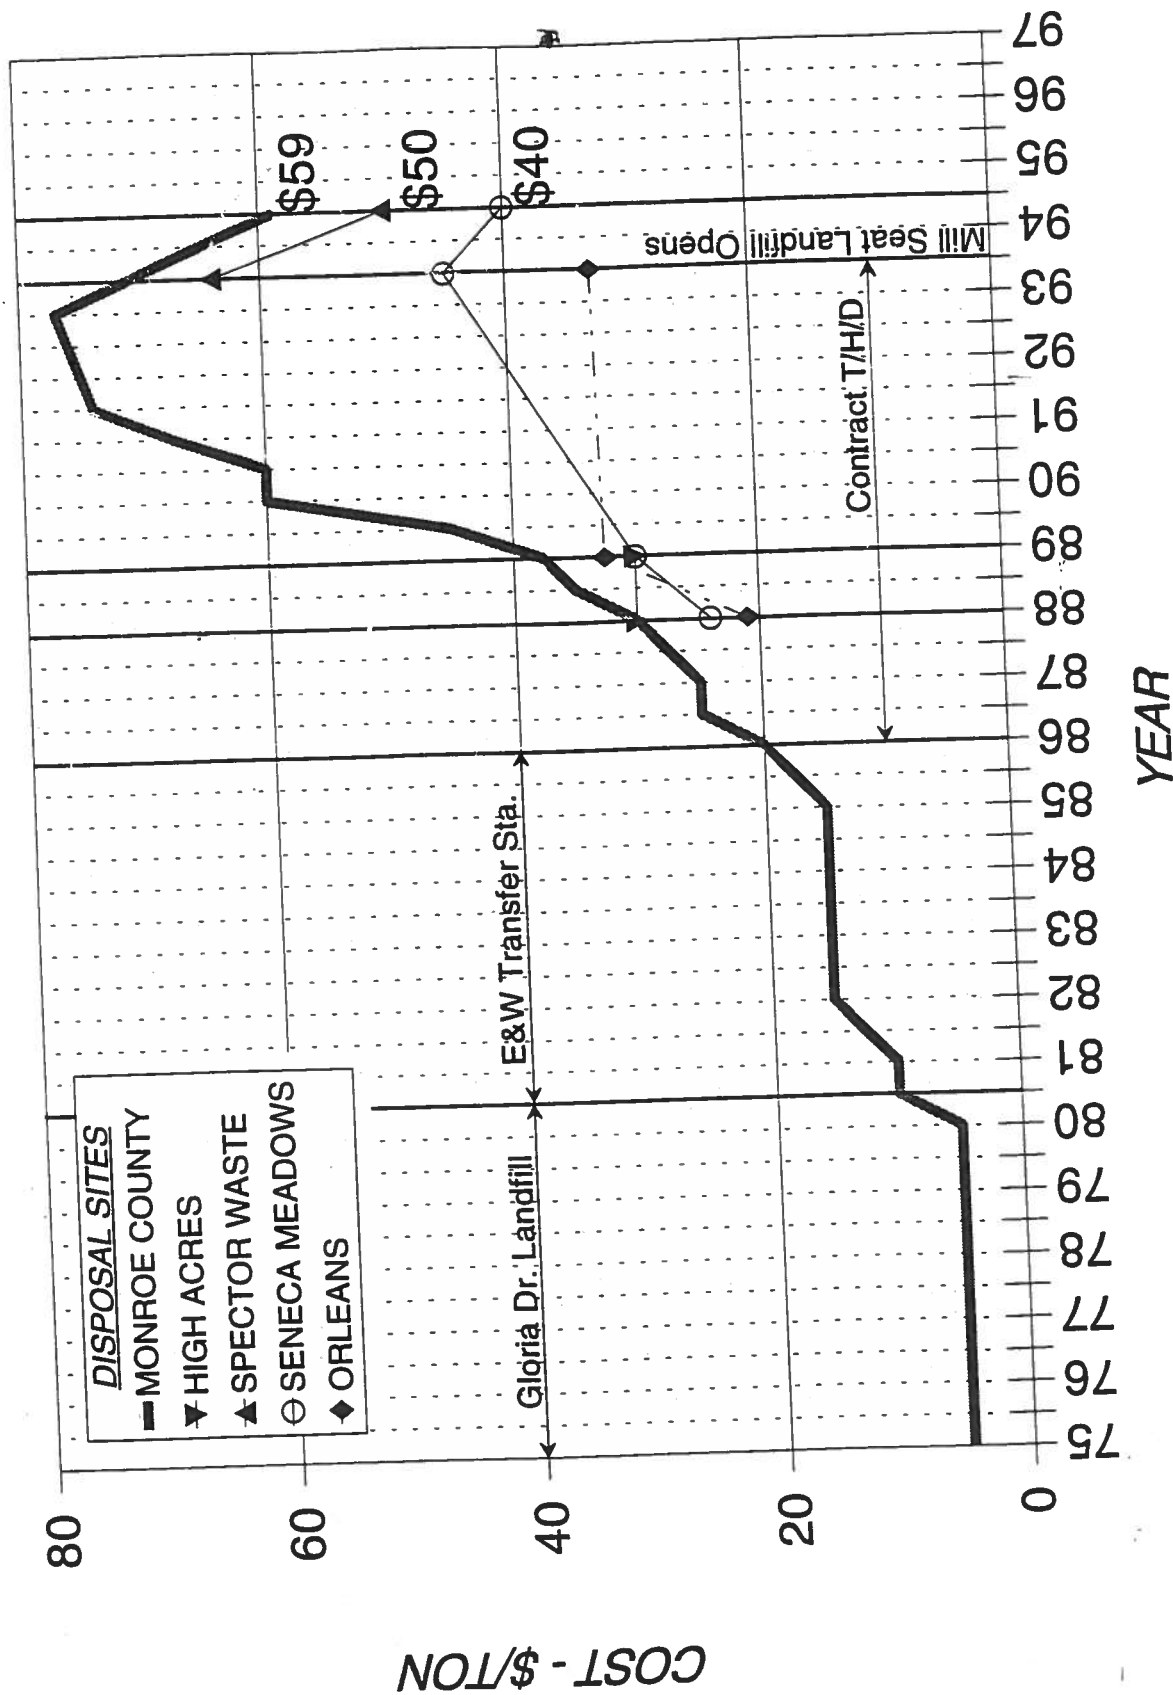

Appendix A

Tipping Fee History in Monroe County (1975-1997)

TIPPING FEE HISTORY IN MONROE COUNTY

Note: For comparison purposes, 2012 gate rates have been provided below:
 Mill Seat Landfill - \$48/ton
 High Acres Landfill - \$50/ton